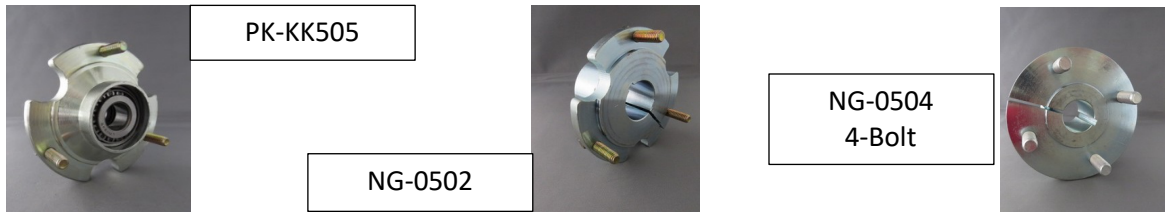

FRONT & REAR HUBS

PART NO.	DESCRIPTION	PRICE
PK-KK505	Front hub (3/4" bearing)	49.99$
PK-KK506	Front hub (1" bearing)	49.99$
NG-0502	Rear hub (1-1/4" 3 bolt)	49.99$
NG-0503	Rear hub (1-1/4" 4 bolt)	69.99$

(May 2019)